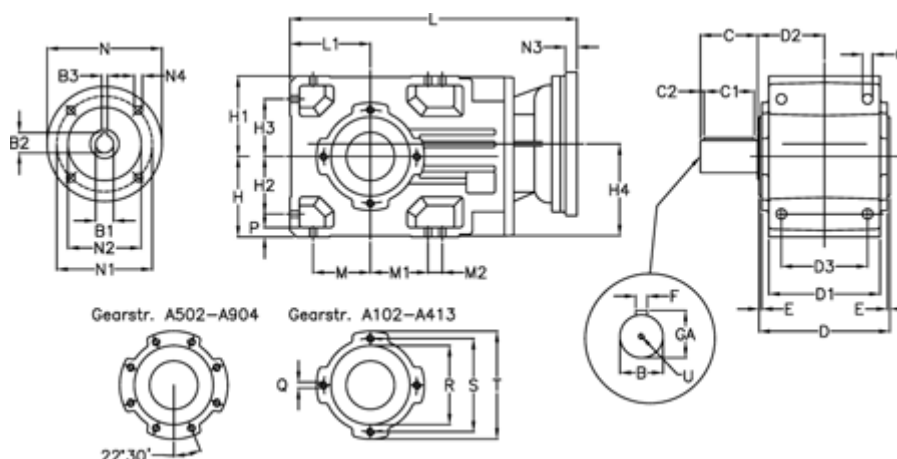

Article number: 29600216341220
 Description: Bevel helical gearbox
 A203UR-163,4-P63B5

Measures

| | | | | |
|-----------|--------------------------------|-----------|------------|------------|
| B = 30 | D1 = 110 | H1 = 80 | M2 = 0 | Q = M8x15 |
| B1 = 11 | D2 = 73.0 | H2 = 60 | N = 140 | R = 95 |
| B2 = 12.8 | D3 = 90 | H3 = 60 | N1 = 115 | S = 115 |
| B3 = 4 | Description = A203UR-xx-P63 B5 | H4 = 93.0 | N2 = 95 | T = 140 |
| C = 60 | E = 3.0 | L = 361.5 | N3 = - | U = M10x22 |
| C1 = 50 | F = 10 | L1 = 80 | N4 = M8x19 | |
| C2 = 5.0 | GA = 33 | M = 60 | O = 9.5 | |
| D = 136 | H = 80 | M1 = 60 | P = 9 | |